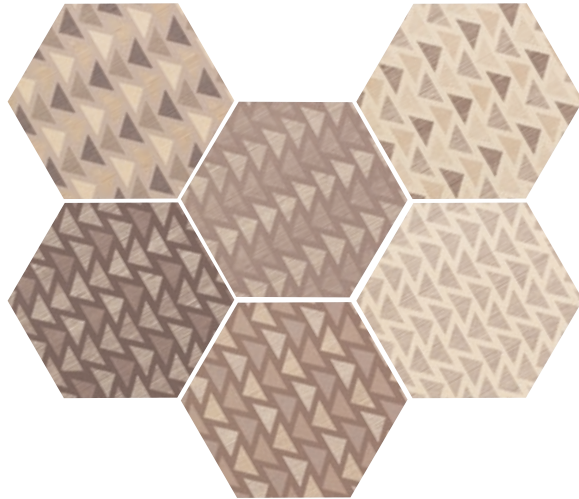

Hexatile Lovely Colour, Country Ivory 6,5x20

Hexatile

Mate

EQUIPE

Decorados / Decors

14

Lovely Colour *17,5x20*
21833 EQ-21

Random designs