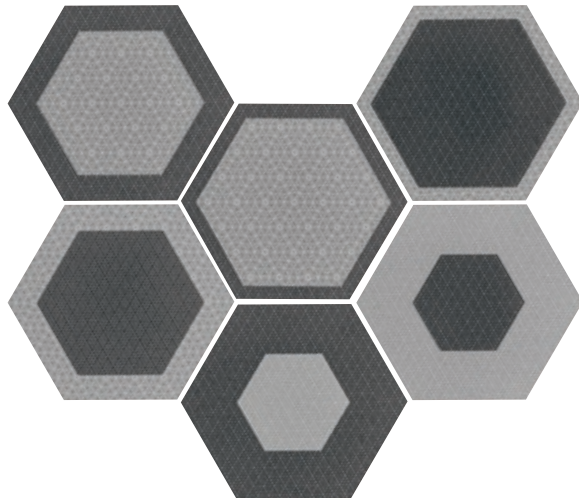

Charmant *17,5x20*
21832 EQ-21

Random designs